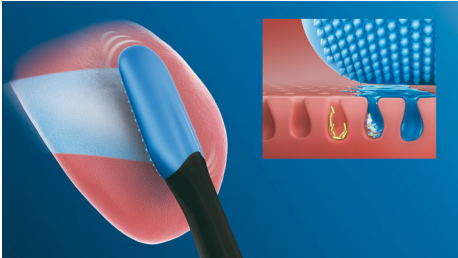

Get your tongue truly clean

To get your tongue truly clean, you need to be able to reach everywhere. Thanks to its ergonomic shape, the TongueCare+ tongue brush lets you do this in comfort. The small and flexible head makes it easy to clean away bad-breath bacteria in every nook and cranny.