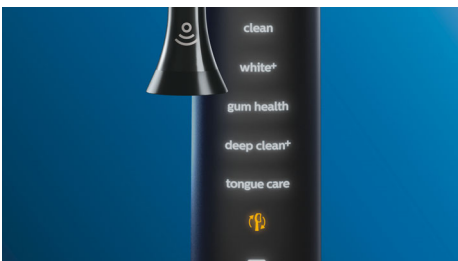

An easy addition to your oral care routine

- From toothbrush to tongue cleaner in just one click
- Easily reach every part of your tongue

Innovative technology

- Automatically pairs with your toothbrush handle
- 240 MicroBristles for a gentle deep clean
- A Philips Sonicare clean for your tongue

PHILIPS

sonicare

Highlights

Easy to click-on

TongueCare+ tongue brush quickly transforms your Philips Sonicare toothbrush into a sonic-powered tongue cleaner. Each tongue brush clicks onto your Philips Sonicare toothbrush handle, just like a regular brush head. Simple to use, replace and clean, these innovative tongue brushes are compatible with all Philips Sonicare click-on toothbrush handles, so it couldn't be easier to add tongue cleaning to your daily oral care routine. It fits all Philips Sonicare toothbrush handles except: PowerUp Battery and Essence.

Get your tongue truly clean

To get your tongue truly clean, you need to be able to reach everywhere. Thanks to its ergonomic shape, the TongueCare+ tongue brush lets you do this in comfort. The small and flexible head makes it easy to clean away bad-breath bacteria in every nook and cranny.

Smart mode-pairing

Our smart TongueCare+ tongue brush has a microchip inside that communicates with the

toothbrush handle. So when you click it on, the handle automatically recognizes it and selects the appropriate mode and intensity level to optimize your tongue-cleaning performance. All you have to do is to press the power button.